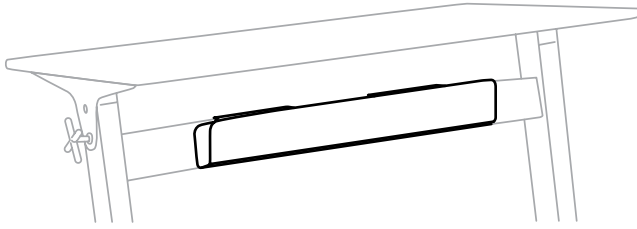

IMAC BRACKET

Dimensions
Weight

L 7.75" x W 9" x H 1"
2.5 lbs.

The iMac Bracket keeps your monitor in place simply and securely. The powder-coated bent steel device can be placed directly onto the Locus or Sphere Desk or attached to the Stay Flat Shelf and works with iMac computers, Thunderbolt and Cinema displays.

FEATURES

- Simply secures monitor in place
- Slides on to top edge of Locus Desk or back edge of Stay Flat Shelf
- Designed in Rhode Island

MATERIALS

Powder-coated bent steel

SHIPPING DETAILS

Ships fully assembled.

Box is L 10" x W 8" x H 2", weight is 3 lbs.

COMPATIBLE WITH

- Stay Flat Shelf or Locus Desk top
- Suitable for iMac computers, Thunderbolt and Cinema displays

CABLE MANAGEMENT TRAY

Dimensions
Weight

L 4" x W 6" x H 27"
5 lbs.