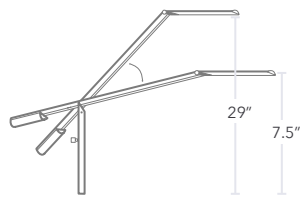

LED WORKLIGHT

Dimensions
Weight

L 32" x W 1.25" x H 7.5-29"
6 lbs.

The LED Task Light by Koncept is best-in-class, incorporating style, elegance, and environmentally friendly features. The lamp has a streamlined counterweight design for feather-light adjustability. One finger is all you need to adjust the floating arm's position, and the tilting head stays positioned when the arm is raised or lowered. Never has it been this easy to properly light your workspace.

FEATURES

- Multi-level touch dimming
- 50,000 hours lifespan and 6 watts consumption
- 3,500 K/4,500 K light color
- At full extension, light is 29" tall. At lowest extension, light is 7.5" tall.

MATERIALS

Extruded and anodized aluminum, cast aluminum and nylon, and 28 warm LEDs

SHIPPING DETAILS

Some assembly required. Box is L 26" x W 14" x H 3", weight is 6 lbs.

COMPATIBLE WITH

- Focal Upright Locus Desk or Sphere Desk