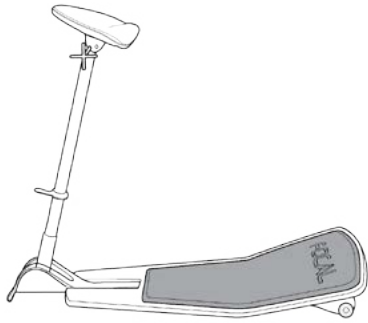

SEATS

LOCUS SEAT: SPECS + FEATURES

Anti-Fatigue Mat included with each Locus Seat

Shortest position	L 37" x W 25.5" x H 31"
Tallest position	L 45" x W 25.5" x H 41"
Storage or transportation	L 37" x W 25.5" x H 8.3"

FEATURES

- Height-adjustable from 25"-35"
- Rated to hold up to 300 lbs.
- Leg bushings provide smooth leg extension, allows 90° rotation
- Leg base anchors seat and softens movement of the leg
- Leg pivot joint's range of motion is 10° laterally and from vertical to 12° forward. Home position is 5° forward of vertical
- Base plate grip ring prevents slippage
- Height-adjustment handles allow the seat to be lowered or raised depending on height or preference
- Limited lifetime warranty