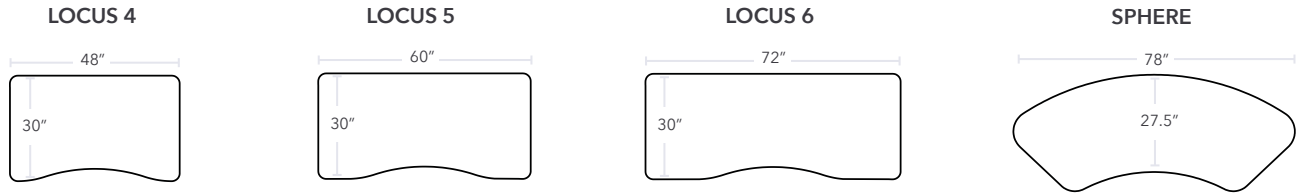

DESK BUNDLES: SPECS + FEATURES

1. CHOOSE YOUR DESKTOP

2. CHOOSE YOUR FINISH

3. CHOOSE YOUR BUNDLE PACKAGE

BUNDLE

OR

BUNDLE PRO

Stay upright all day long with our basic Bundles. With your choice of desktop, you can create the bundle best suited for your workspace and work style. And our Locus leaning seat will keep you active and upright.

The Bundle includes:

- + Desktop shape and finish of your choice
- + Locus Leaning Seat* with a black finish and black seat cushion
- + Anti-Fatigue Mat