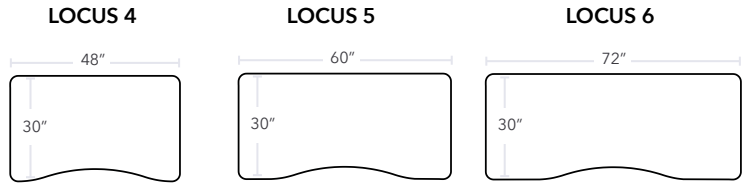

Box #2 - L 50" x W 40" x H 9", weight 66 lbs.

SPHERE DESK: PRICING

The Sphere Desk is a height-adjustable, angle-adjustable desk designed for the enlightened executive. It's handsomely designed, that's a given. But it also packs a serious ergonomic punch, keeping you active all day long. Think of it as Command Central and the Corner Office combined.

PRODUCT	FINISH	SKU	LIST PRICE
 <p>Desktop L 27.5"x W 78" Height-adjustable 36" - 48" Weight 95 lbs</p>	Black Matte Laminate	LET-1000-BK	\$2,524
	Glacier White Laminate	LET-1000-WH	\$2,524
	White Oak Veneer	LET-1000-OA	\$2,524
	Black Walnut Veneer	LET-1000-WA	\$2,524

2014 Winner of Inc. Magazine's "Best in Class" Design Award

LOCUS DESK: SPECS + FEATURES

Locus 4 Desktop

SPECS

ATTRIBUTE	LOCUS 4	LOCUS 5	LOCUS 6
Desktop Dimensions	L 30" x W 48"	L 30" x W 60"	L 30" x W 72"
Height-adjustable	H 36" - 48"	H 36" - 48"	H 36" - 48"
Weight	90 lbs	94 lbs	103 lbs
Shipping Box Dimensions			
Box 1	L 50" x W 40" x H 9"	L 50" x W 40" x H 9"	L 50" x W 40" x H 9"
Box 2	N/A	L 69" x W 36" x H 3.5"	L 82" x W 36" x H 3"
Shipping Weight	102 lbs	Box 1: 62 lbs. Box 2: 60 lbs.	Box 1: 62 lbs. Box 2: 64 lbs.

FINISHES

Black Matte Laminate

Glacier White Laminate

White Oak Veneer

Black Walnut Veneer

FEATURES

- Desktop angle ranges from flat to 15°
- Desktop angle adjusts by releasing handles on sides of desk frames
- Cup holders removable to hold custom Konzept light base
- Height Adjustment Handle has a 1:2 lifting ratio. One turn equals 0.25"
- Height Adjustment Mechanism is a German spindle/bevel gear system. Rated to hold up to 180 lbs.
- Limited lifetime warranty