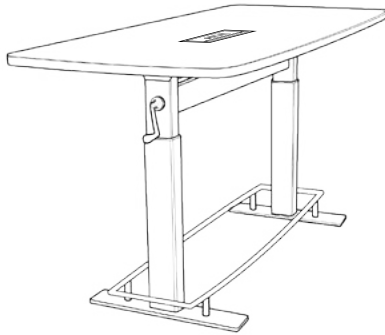

CONFLUENCE TABLE: SPECS + FEATURES

For small-medium sized teams

For medium-large sized teams

CONFLUENCE 6

CONFLUENCE 8

Tabletop Dimensions	L 78" x W 34"
Adjustable Height Model	H 36" - 48"
Fixed Height Model	H 40"

Tabletop Dimensions	L 94" x W 36"
Adjustable Height Model	H 36" - 48"
Fixed Height Model	H 40"

FINISHES

MATERIALS

COMPONENT	MATERIAL
Table Top	18-Layer, 1" Hardwood plywood; NAUF ply available. Three layers of polyurethane varnish on veneers. Made in USA.
Power Cable Hatch	Anodized aluminum
Cable Management Tray	Bent and powder-coated steel
Height-Adjustment Handle	Powder-coated cast zinc
Height-Adjustment Mechanism	Hardened steel and recyclable aluminum
Table Legs	Powder-coated extruded recyclable aluminum
Table Feet	Powder-coated steel plate
Foot Rest Rail	Bent tubular steel

SHIPPING DETAILS

	CONFLUENCE 6	CONFLUENCE 8
Box #1 Dimensions	L 37" x W 55" x H 7"	L 98" x W 40" x H 4"
Weight	42 lbs	98 lbs
Box #2 Dimensions	L 62" x W 75" x H 18.5"	L 79" x W 22" x H 8"
Weight	61 lbs	78 lbs
Box #3 Dimensions	L 81" x W 37.5" x H 4"	L 68" x W 38" x H 8"
Weight	84 lbs	52 lbs

Ships flat packed in three boxes. Some assembly required. Ships by freight.

FEATURES

- Steel Foot Rest Rail for additional support
- Rated to hold up to 300 lbs
- Table Top and Cable Management Tray made in USA
- Power Cable Hatch made in Germany
- Height-Adjustment Handle has a 1:1 lifting ratio, one turn equal to 1/8"
- Anodized aluminum cable hatch allows computer and AV power cords to cleanly disappear down to your power strip below
- Limited lifetime warranty
- Option of height-adjustable table or fixed height

APPLICATIONS

- Conference rooms
- Huddle rooms
- War rooms
- Renovated cubicles
- Collaborative zones