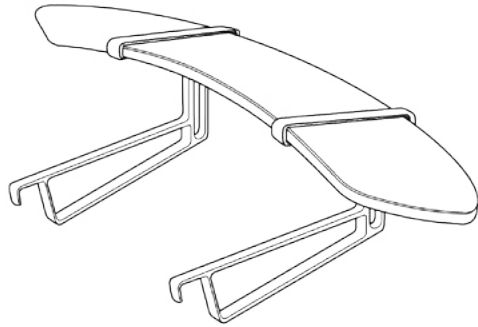

SHIPPING DETAILS

Ships fully assembled. Box is L 12.75" x W 9.5" x H 2.25", weight is 3.75 lbs.

MATERIALS

Cold rolled steel

COMPATIBLE WITH

- Locus Desk (all sizes)
- Sphere Desk

STAY FLAT SHELF

The Stay Flat Shelf provides a level surface, even when the desk is at full tilt. It keeps your water bottle, papers, and knickknacks in place. The shelf is made of furniture grade plywood and is attached with cast aluminum and silver powder-coated brackets.

Available for all sizes of Locus Desk and the Sphere Desk.

LOCUS 4

LOCUS 5/6

SPHERE

Dimensions	L 48" x W 10" x H 0.75"	L 56" x W 10" x H 0.75"	L 58" x W 10" x H 0.75"
Weight	20 lbs.	22 lbs.	22 lbs.
Compatibility	Locus 4 Desk	Locus 5 or Locus 6 Desk	Sphere Desk