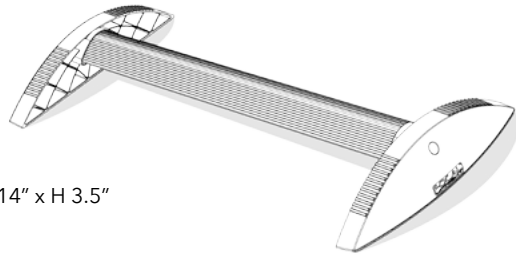

STABILIZING FOOT REST

Dimensions
Weight

L 26" x W 14" x H 3.5"
3 lbs.

The Stabilizing Foot Rest engages the large leg muscles for enhanced support and caloric burn, takes pressure off your foot bones, provides much-needed ankle support, and promotes circulation in your lower body. Additionally, the Stabilizing Foot Rest encourages you to vary postures while you work.

Pair the Foot Rest with a standing desk or a traditional seated workstation. Even better, try it paired with the Mobis and Mogo, taking pressure off the front of your feet so you can work comfortably all day long.

FEATURES

- Sturdy extruded anodized aluminum bar
- Non-marking Butyl rubber to keep you upright
- Lightweight for portability
- Easily paired with Focal Upright seats or stand-biased desks

MATERIALS

Extruded anodized aluminum, and non-marking Butyl rubber

SHIPPING DETAILS

Some assembly required. Box is L 26" x W 6" x H 6", weight is 4.5 lbs.

COMPATIBLE WITH

- Focal Upright Mobis Seat
- Focal Upright Mogo Seat
- Focal Upright Pivot Seat
- Any height-adjustable workstation