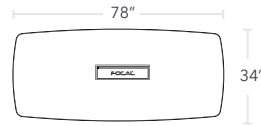

CONFLUENCE 6

For small-medium sized teams