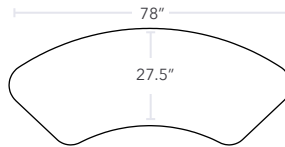

PRODUCT	SEAT COLOR	SKU	LIST PRICE
MOGO SEAT			
	Black	FKS-1000-BK	\$124
	Chili Pepper	FKS-1000-RD	\$124

A woman with short brown hair, wearing a dark grey long-sleeved top and light-colored pants, is sitting on a black ergonomic chair at a desk. She is looking towards a man who is also sitting at the desk. The man is bald, wearing glasses, a white shirt, and a blue vest. He is holding a blue pen and pointing at a laptop screen. The desk is a light-colored wooden surface with a black laptop, a mouse, and some papers. In the background, there is a brick wall, a window, and another person working at a desk. The word "DESKS" is overlaid in a white box in the center of the image.

DESKS

SPHERE DESK: SPECS + FEATURES

Desktop dimensions
Height-adjustable
Weight

L 27.5" x W 78"
H 36" - 48"
95 lbs

FINISHES

Black Matte
Laminate

Glacier White
Laminate

White Oak
Veneer