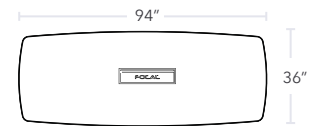

CONFLUENCE 8

For medium-large sized teams

CONFLUENCE 8

Tabletop Dimensions	L 78" x W 34"
Adjustable Height Model	H 36" - 48"
Fixed Height Model	H 40"

Tabletop Dimensions	L 94" x W 36"
Adjustable Height Model	H 36" - 48"
Fixed Height Model	H 40"

FINISHES

MATERIALS

COMPONENT	MATERIAL
Table Top	18-Layer, 1" Hardwood plywood; NAUF ply available. Three layers of polyurethane varnish on veneers. Made in USA.
Power Cable Hatch	Anodized aluminum
Cable Management Tray	Bent and powder-coated steel
Height-Adjustment Handle	Powder-coated cast zinc
Height-Adjustment Mechanism	Hardened steel and recyclable aluminum
Table Legs	Powder-coated extruded recyclable aluminum
Table Feet	Powder-coated steel plate
Foot Rest Rail	Bent tubular steel

SHIPPING DETAILS

	CONFLUENCE 6	CONFLUENCE 8
Box #1 Dimensions	L 37" x W 55" x H 7"	L 98" x W 40" x H 4"
Weight	42 lbs	98 lbs
Box #2 Dimensions	L 62" x W 75" x H 18.5"	L 79" x W 22" x H 8"
Weight	61 lbs	78 lbs
Box #3 Dimensions	L 81" x W 37.5" x H 4"	L 68" x W 38" x H 8"
Weight	84 lbs	52 lbs

Ships flat packed in three boxes. Some assembly required. Ships by freight.

FEATURES

- Steel Foot Rest Rail for additional support
- Rated to hold up to 300 lbs
- Table Top and Cable Management Tray made in USA
- Power Cable Hatch made in Germany
- Height-Adjustment Handle has a 1:1 lifting ratio, one turn equal to 1/8"
- Anodized aluminum cable hatch allows computer and AV power cords to cleanly disappear down to your power strip below
- Limited lifetime warranty
- Option of height-adjustable table or fixed height

APPLICATIONS

- Conference rooms
- Huddle rooms
- War rooms
- Renovated cubicles
- Collaborative zones