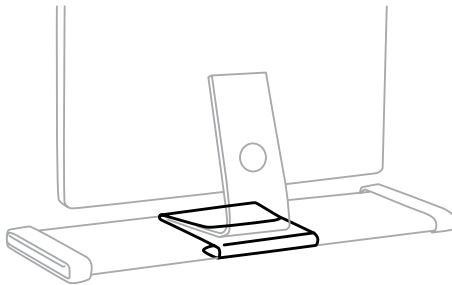

Extruded and anodized aluminum, cast aluminum and nylon, and 28 warm LEDs

SHIPPING DETAILS

Some assembly required. Box is L 26" x W 14" x H 3", weight is 6 lbs.

COMPATIBLE WITH

- Focal Upright Locus Desk or Sphere Desk

IMAC BRACKET

Dimensions
Weight

L 7.75" x W 9" x H 1"
2.5 lbs.

The iMac Bracket keeps your monitor in place simply and securely. The powder-coated bent steel device can be placed directly onto the Locus or Sphere Desk or attached to the Stay Flat Shelf and works with iMac computers, Thunderbolt and Cinema displays.